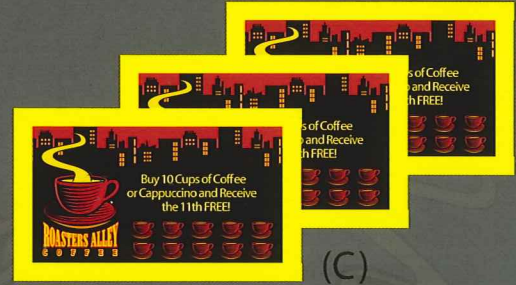

(F) PLASTIC TRAVEL MUGS

(G) 20 oz. SWEETHEART CUP

(H) 16 oz. SWEETHEART CUP

(I) 12 oz. SWEETHEART CUP

ROASTERS ALLEY

C O F F E E

(C)

(E)